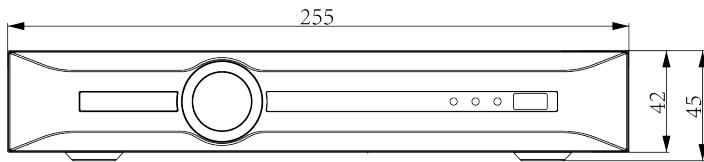

TC-R3110 Spec:I/B/P8/V3.0

1HDD 10ch PSE NVR

Lite Series

KEY FEATURES

- Up to 10-ch IP camera accesses
- Incoming/Outgoing bandwidth: 80Mbps/80Mbps
- S+265, H.265, S+264, H.264 video formats
- Max. decoding capability: 6MP(30fps)×1 or 1080P(30fps)×4
- 4-ch synchronous playback
- Up to 10 TB capacity for each HDD
- Simultaneous HDMI and VGA outputs
- HDMI output at up to 1080P resolution
- 1×RJ-45, 10/100 Mbps self-adaptive Ethernet port
- PoE interface, 8×RJ45, 10/100 Mbps self-adaptive Ethernet port
- S+ 265 compression effectively reduces the storage space by up to 75%
- Support cloud upgrade

AI by Camera	Tripwire; Double Tripwire; Perimeter; Object Abandon; Object Missing; Loiter; Running; Parking; Video Abnormal; Audio Abnormal; On Duty Detection; Crowd Detection; Face Detection; Smart Motion; Human/Vehicle Classification
VCA Search	Early-warning Search; Face Search
Face Detection	
Face Attributes	Gender; Age
Storage	
HDD Capacity	Up to 10 TB capacity for each HDD
Disk Group	1 Disk Group
External Port	
USB	2×USB2.0
HDMI	1×HDMI
VGA	1×VGA
Network Interface	1×RJ-45, 10/100 Mbps self-adaptive Ethernet port
SATA	1×SATA interface
PoE	
PoE Interface	8×RJ45, 10/100 Mbps self-adaptive Ethernet port
PoE Budget	70W
Power per PoE Port	30W
Standard	IEEE 802.3 af/at
General	
UI Language	Simple Chinese; Traditional Chinese; English; Spanish; Korean; Italian; Turkish; Russian; Thai; French; Polish; Dutch; Hebrew; Arabic; Vietnamese; German; Ukrainian; Portuguese; Albanian
Power Supply	DC48V 1.875A
Power Consumption	<10W(without HDD&without PoE)
NetWeight	1kg
GrossWeight	1.7kg
Boundary Dimensions	255(L)231(W)45(H)mm
Package Dimensions	385(L)80(W)280(H)mm
Operating Temperature	-10°C~+55°C (+14°F~+131°F)
Operating Humidity	10%~90%RH (non-condensing)
Storage Temperature	-20°C~+60°C (-4°F~+140°F)
Package Kit	Network Video Recorder; Screw Pack; Mouse; Power Adapter; European Standard Power Cord

DIMENSIONS (Unit: mm)

Physical Interfaces