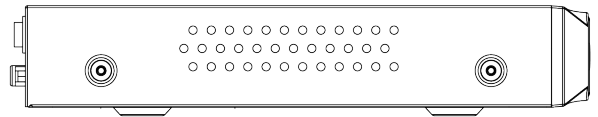

DIMENSIONS (Unit: mm)