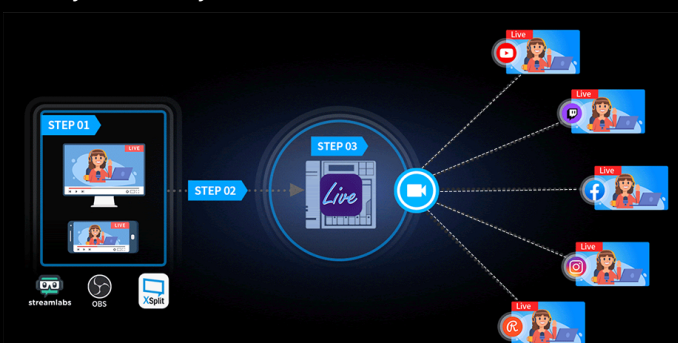

Comprehensive Surveillance System

ASUSTOR NAS provides optimal reliability for home and small businesses looking to set up a surveillance system. Four free camera channels are provided, making it an extremely cost-effective surveillance solution for users with smaller demands. The AS5402T supports up to 44 cameras with licenses sold separately. View surveillance feeds on Surveillance Center and its corresponding mobile app AiSecure. AiSecure also supports streams while on the go with an Internet connection.

5 Steps - 60 Seconds

- Quick installation wizard
- Automatic camera search
- Add cameras with just one click
- Configure video formats
- Configure recording schedules

Created for the Digital Home

Your ASUSTOR NAS allows you to enjoy thrilling digital entertainment at any time. Pair the HDMI port on your ASUSTOR on the NAS with various multimedia apps to an UHD TV for maximum enjoyment or similarly use the UPnP multimedia server inside your NAS to stream your favorite media to compatible computers, phones, tablets or set top boxes.

Store Games on an iSCSI Drive

A NAS's enormous capacity helps expand storage for a PC. According to modern operating systems, iSCSI drives appear as local drives and programs which cannot be installed on network shares may be installed. This enables certain games to be played from a NAS when they can't be run on a network share.

ASUSTOR Live

Your own streaming center. Stream from a phone or tablet as well as a computer to multiple streaming platforms, including, but not limited to Twitch, YouTube, Facebook, Instagram, Restream or RTMP compatible platforms. Unlike services like restream.io, ASUSTOR Live doesn't require fees to operate to stream to multiple platforms and channels which saves you money and streaming resources. Recordings can be safely saved to your NAS for future use.