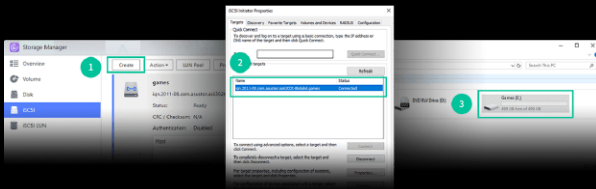

Store Games on an iSCSI Drive

A NAS's enormous capacity helps expand storage for a PC. According to modern operating systems, iSCSI drives appear as local drives and programs which cannot be installed on network shares may be installed. This enables certain games to be played from a NAS when they can't be run on a network share.