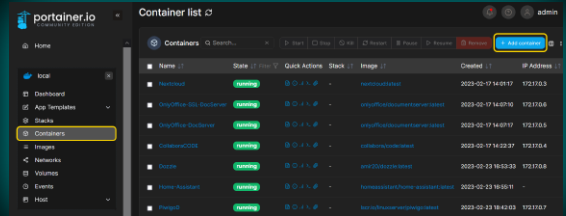

Portainer – Easy Docker Deployments

Even more possibilities for ADM can be done with Portainer for Docker images. With thousands of images, Portainer can download and deploy more types of programs than ever before. Portainer is incredibly user friendly and employs a graphical interface to make Docker images easier to deploy than ever.