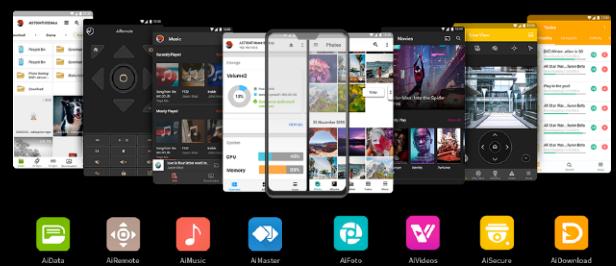

ASUSTOR Live

Your own streaming center. Stream from a phone or tablet as well as a computer to multiple streaming platforms, including, but not limited to Twitch, YouTube, Facebook, Instagram, Restream or RTMP compatible platforms. Unlike services like restream.io, ASUSTOR Live doesn't require fees to operate to stream to multiple platforms and channels which saves you money and streaming resources. Recordings can be safely saved to your NAS for future use.

Portainer – Easy Docker Deployments

Even more possibilities for ADM can be done with Portainer for Docker images. With thousands of images, Portainer can download and deploy more types of programs than ever before. Portainer is incredibly user friendly and employs a graphical interface to make Docker images easier to deploy than ever.

Photo Gallery 3 + AiFoto 3

The all new Photo Gallery 3 and AiFoto 3 have been revamped and brings a variety of new features to make photo organization easier than ever. New features for Photo Gallery 3 include, but not are limited to custom folder selection, timelines, smart albums, new photo modes and photo deduplication. Easily blow up photos to up to twice their size, play songs on slideshows, and customized share links make for an even better photo viewing and sharing experience.

Mobile Apps

ASUSTOR's EZ Connect allows you to connect to your NAS from anywhere with your smartphone to access and share your files. ASUSTOR's suite of mobile apps provide pass code locks to help protect your privacy and data. Make use of HTTPS connections for even more added security when using EZ Connect.