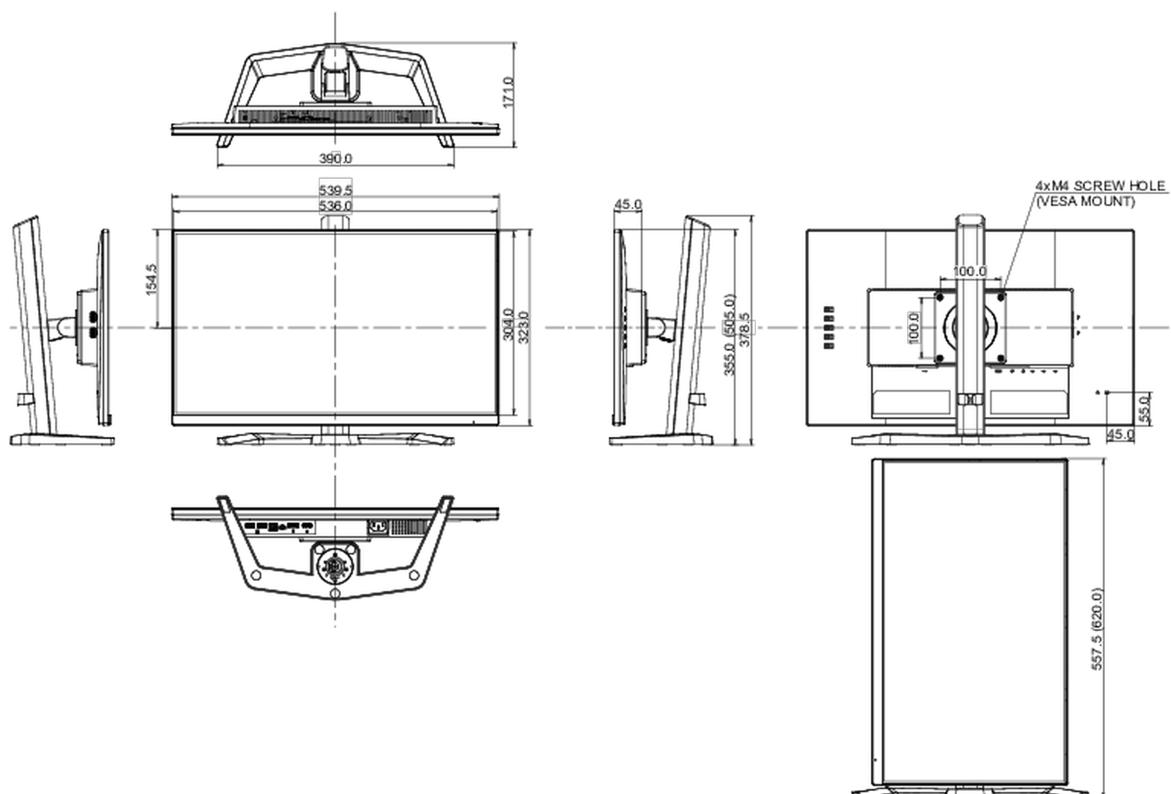

Cable management system

yes

05 ACCESSORIES INCLUDED

Cables

power, USB, HDMI, DP

Other

quick start guide, safety guide

06 POWER MANAGEMENT

Power supply unit

internal

Power supply

AC 100 - 240V, 50/60Hz

Power usage

18W typical, 0.5W stand by, 0.3W off mode

07 SUSTAINABILITY

Regulations

CE, TÜV-Bauart, EAC, PSE, RoHS support, ErP, WEEE, VCCI, REACH, UKCA, Eyesafe 2.0

Energy efficiency class (Regulation (EU) 2017/1369)

E

REACH SVHC

above 0.1%: Lead

08 DIMENSIONS / WEIGHT

Product dimensions W x H x D

539.5 x 505 x 171mm

Box dimensions W x H x D

610 x 398 x 157mm

Weight (without box)

4.5kg

Weight (with box)

6.3kg

EAN code

4948570123926