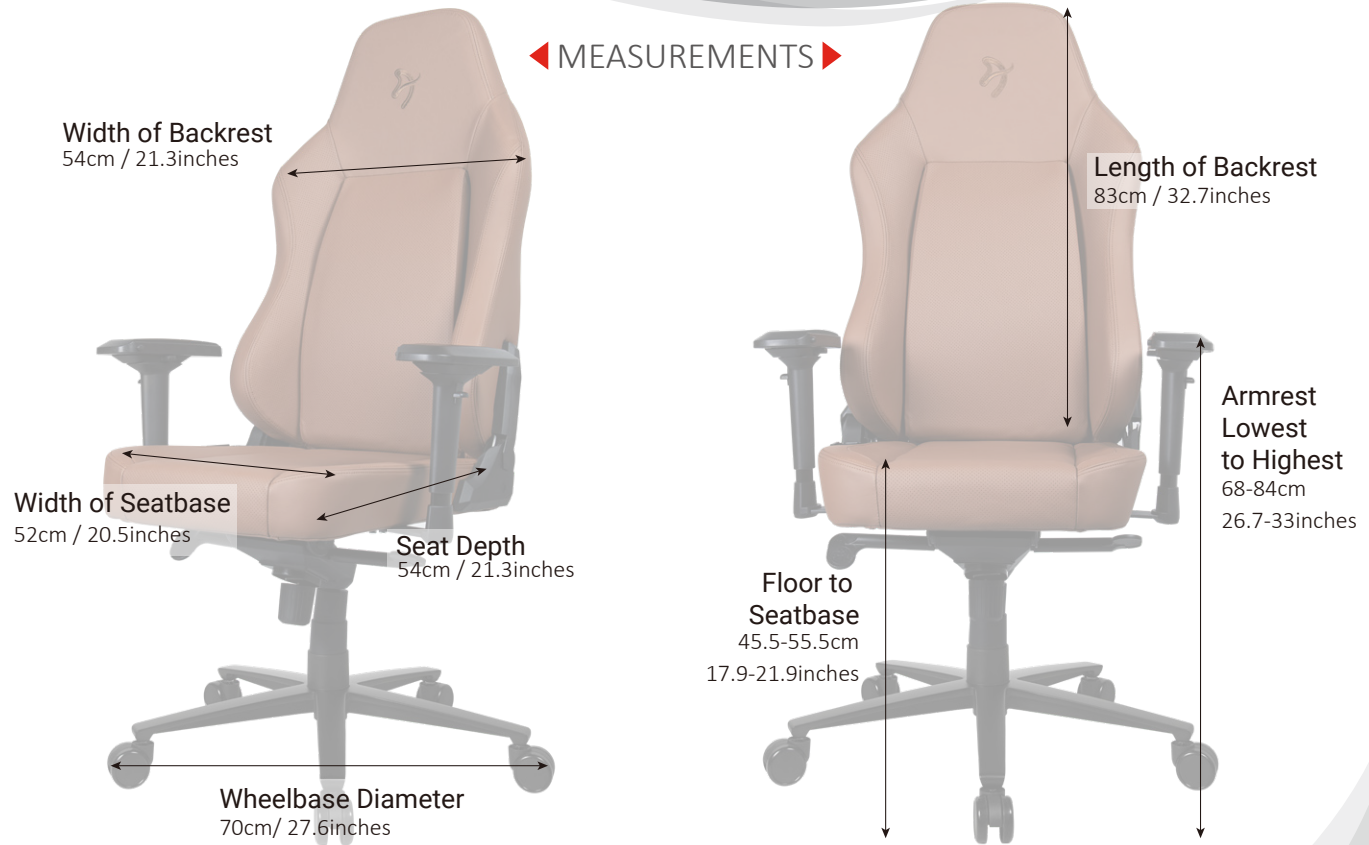

Also equipped with adjustable lumbar support controlled by a knob on the side of the backrest, as well as a completely new type of neck pillow.

The chairs series is certified in accordance with BIFMA , EN-1335.

Adjustable Lumbar Support

Lockable Rocking Function

Aluminum Base

Full Leather Front and Back

4 Dimensional Armrests

Available in
Black ●
Brown ●
Anthracite ●
Ocean ●

Molded Foam

LOGISTIC ▼

MEASUREMENTS ▶

SPECIFICATIONS ▶

Frame Material	Cover Material	Density Seat	Density Back	Armrests	Tilt Angle	Tilt Lock	Tilt Angle Lock	Gas Lift	Back Angle	Lumbar Cushion	lumbar support	Headrest	Base Type	Weight Capacity
 Metal	 NAPA Leather	 45-50kg/m ²	 40-45kg/m ²	 4D	 12°	 Yes	 Yes	 4 class	 150°	 Built-in	 Adjustable	 Velour	 Aluminum	 145 KG