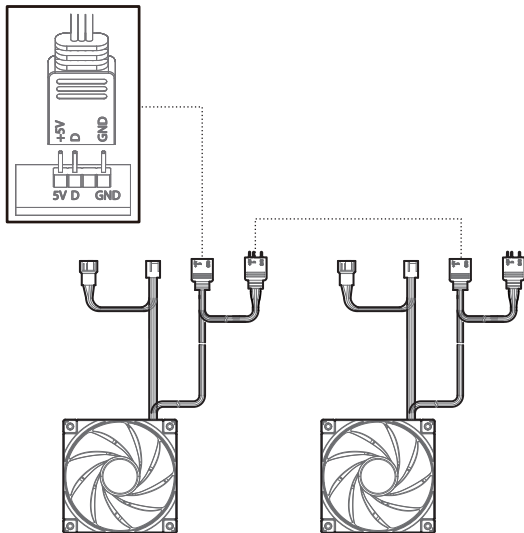

Motherboard RGB Synchronization

For reference only, please refer to the real product.