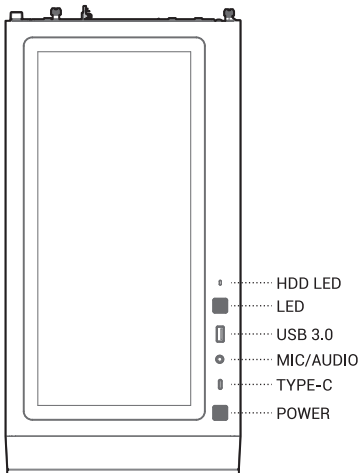

120mm

120mm×3
140mm×2

120/140/240/280/360mm

120mm×2
140mm×2

120/140/240mm

120mm×2

Removing the Tempered Glass Side Panel

Removing the Metal Side Panel

Removing the Front Panel

Installing the Motherboard

Installing the GPU

Installing HDDs

Installing SSDs

Installing the Power Supply

I/O Panel Introduction

Installing the Front I/O Connectors

USB3.0

MIC/AUDIO

POWER SW

TYPE-C

HDD LED

For reference only, please refer to the real product.

Manual RGB Wiring

For reference only, please refer to the real product.