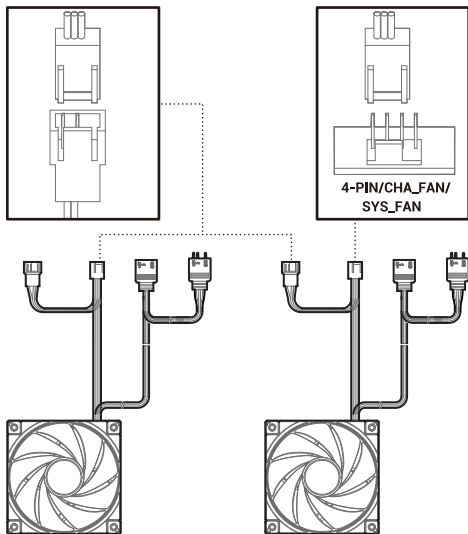

Fan Power Line Wiring

For reference only, please refer to the real product.