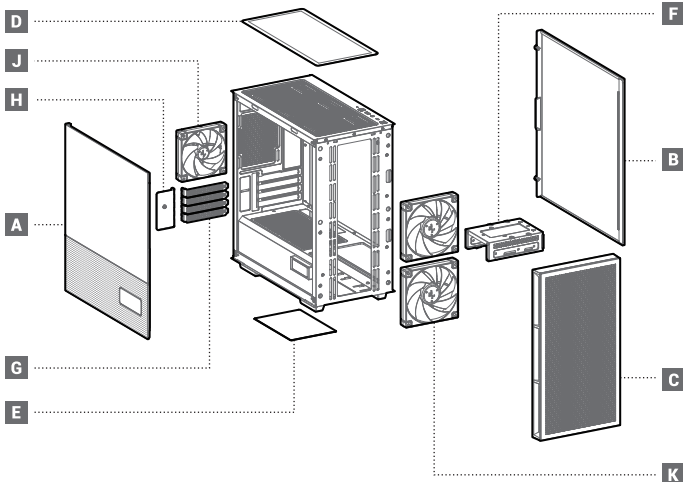

CH360 DIGITAL Series

M-ATX Airflow Case With A Status Screen

DEEPCOOL 

Case Features

Case Specifications

Length:428mm Maximum GPU length:320mm
Width:215mm Maximum PSU length:160mm
Height:431mm Maximum CPU Cooler length:165mm