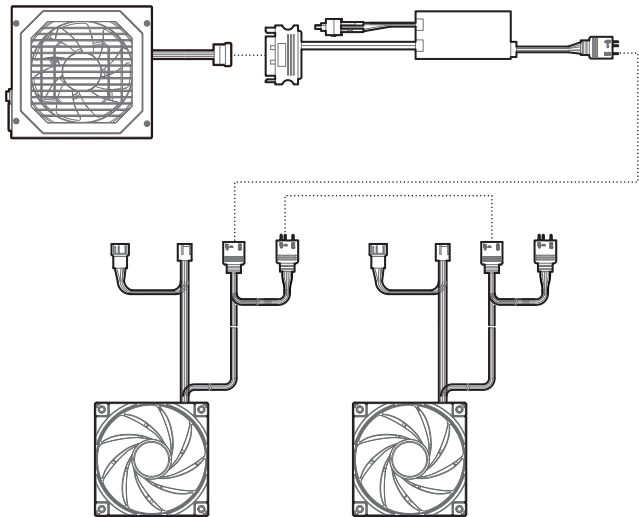

Removing the Front Panel

Installing the Motherboard

Installing the GPU

Installing HDDs

Installing SSDs

Installing the Power Supply

I/O Panel Introduction

Installing the Front I/O Connectors

USB3.0

MIC/AUDIO

POWER SW

TYPE-C

HDD LED

For reference only, please refer to the real product.

Manual RGB Wiring

For reference only, please refer to the real product.