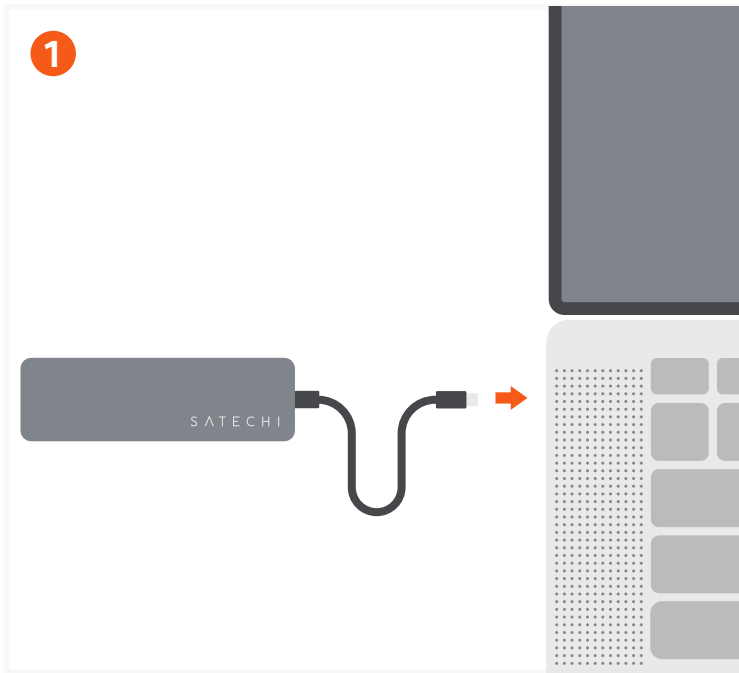

QUICK GUIDE

4-IN-1 USB-C SLIM MULTIPOINT ADAPTER 4K

Connect the adapter to a compatible host device. LED indicator would turn on once connected.

Connect USB-C charging cable to the adapter's USB-C PD charging port. Supports up to 100W (15W used for operation). Does not support video output. Does not support CD/ DVD Drives or Apple SuperDrive.

Connect HDMI cable from the adapter to a 4K HDMI-equipped display. Up to 4K at 60Hz. Only supports direct HDMI connections.

Connect up to two USB-A peripherals or devices for data transfer - up to 10 Gbps. Does not support charging or CD readers including the Apple SuperDrive.