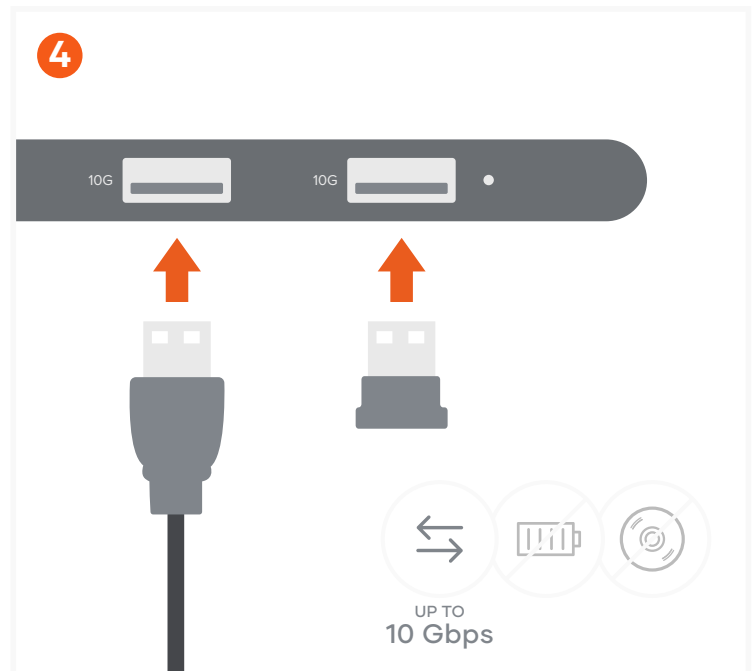

QUICK GUIDE

4-IN-1 USB-C SLIM MULTIPOINT ADAPTER 4K

Connect the adapter to a compatible host device. LED indicator would turn on once connected.

Connect USB-C charging cable to the adapter's USB-C PD charging port. Supports up to 100W (15W used for operation). Does not support video output. Does not support CD/ DVD Drives or Apple SuperDrive.

Connect HDMI cable from the adapter to a 4K HDMI-equipped display. Up to 4K at 60Hz. Only supports direct HDMI connections.

Connect up to two USB-A peripherals or devices for data transfer - up to 10 Gbps. Does not support charging or CD readers including the Apple SuperDrive.