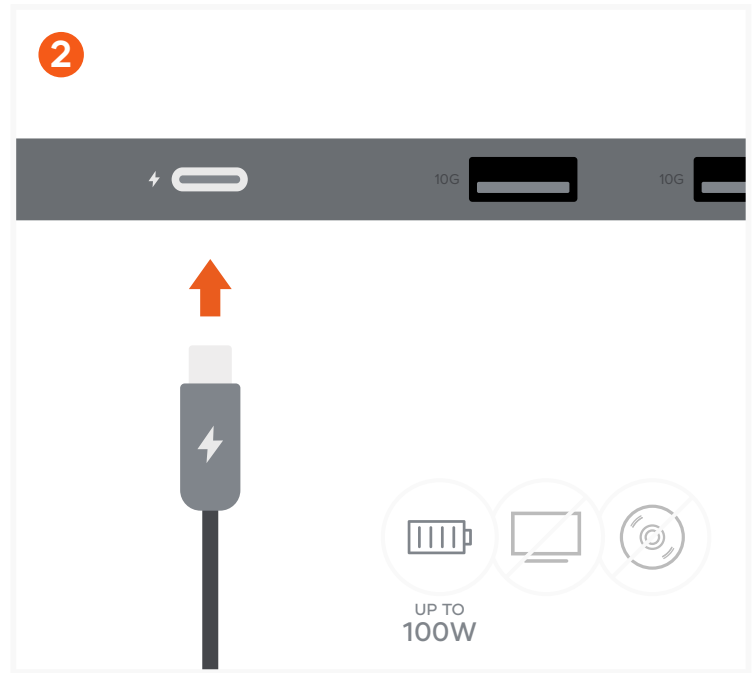

QUICK GUIDE

4-IN-1 USB-C SLIM MULTIPOINT ADAPTER 4K

Connect the adapter to a compatible host device. LED indicator would turn on once connected.

Connect USB-C charging cable to the adapter's USB-C PD charging port. Supports up to 100W (15W used for operation). Does not support video output. Does not support CD/ DVD Drives or Apple SuperDrive.