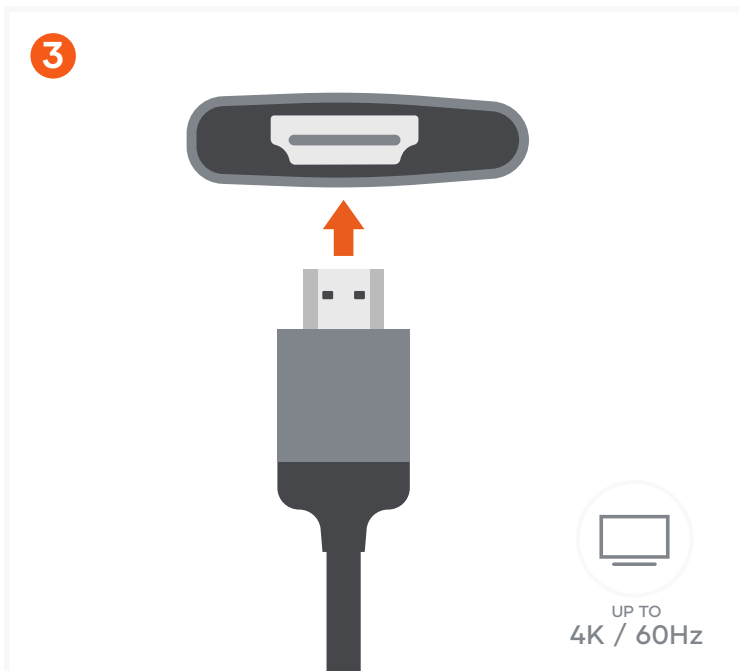

QUICK GUIDE

4-IN-1 USB-C SLIM MULTIPOINT ADAPTER 4K

Connect the adapter to a compatible host device. LED indicator would turn on once connected.

Connect USB-C charging cable to the adapter's USB-C PD charging port. Supports up to 100W (15W used for operation). Does not support video output. Does not support CD/ DVD Drives or Apple SuperDrive.

Connect HDMI cable from the adapter to a 4K HDMI-equipped display. Up to 4K at 60Hz. Only supports direct HDMI connections.

Connect up to two USB-A peripherals or devices for data transfer - up to 10 Gbps. Does not support charging or CD readers including the Apple SuperDrive.