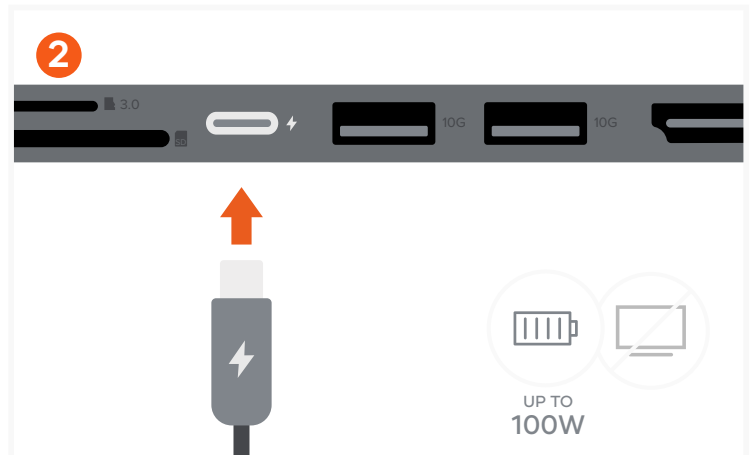

QUICK GUIDE

7-IN-1 USB-C SLIM MULTIPOINT ADAPTER WITH ETHERNET

Connect the adapter to a compatible host device. LED indicator would turn on once connected.

Connect USB-C charging cable to the adapter's USB-C PD charging port - up to 100W (15W used for operation). Does not support video output. Does not support CD/ DVD Drives or Apple SuperDrive.

Insert micro/SD cards into adapter's card reader slots. Cards can be read simultaneously. Supports UHS-I read/write speeds.

Connect up to two USB-A peripherals or devices for data transfer - up to 10 Gbps. Does not support charging or CD readers including the Apple SuperDrive.