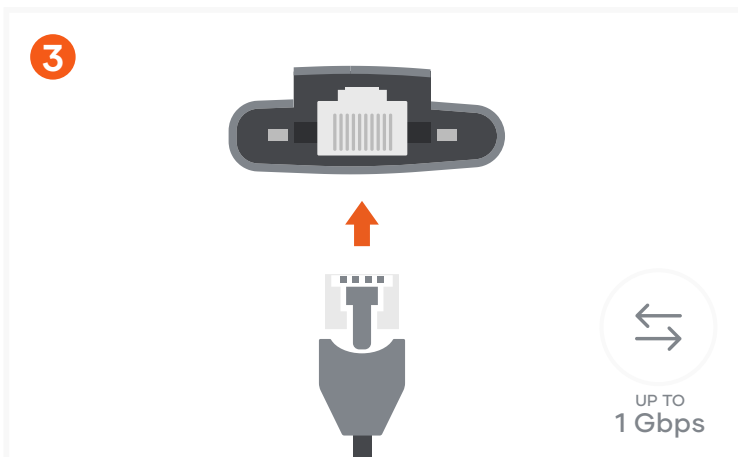

QUICK GUIDE

7-IN-1 USB-C SLIM MULTIPOINT ADAPTER WITH ETHERNET

Connect the adapter to a compatible host device. LED indicator would turn on once connected.

Connect USB-C charging cable to the adapter's USB-C PD charging port - up to 100W (15W used for operation). Does not support video output. Does not support CD/ DVD Drives or Apple SuperDrive.

Insert RJ45 Ethernet cable to the adapter's Gigabit Ethernet port. Supports up to 1 Gbps.

Connect HDMI cable from the adapter to a 4K HDMI-equipped display. Up to 4K at 60Hz. Only supports direct HDMI connections.

Insert micro/SD cards into adapter's card reader slots. Cards can be read simultaneously. Supports UHS-I read/write speeds.

Connect up to two USB-A peripherals or devices for data transfer - up to 10 Gbps. Does not support charging or CD readers including the Apple SuperDrive.