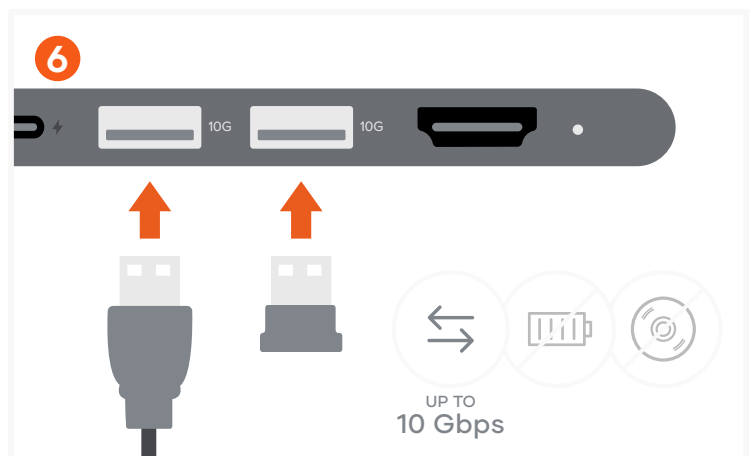

QUICK GUIDE

7-IN-1 USB-C SLIM MULTIPOINT ADAPTER WITH ETHERNET

Connect the adapter to a compatible host device. LED indicator would turn on once connected.

Connect USB-C charging cable to the adapter's USB-C PD charging port - up to 100W (15W used for operation). Does not support video output. Does not support CD/ DVD Drives or Apple SuperDrive.

Insert RJ45 Ethernet cable to the adapter's Gigabit Ethernet port. Supports up to 1 Gbps.

Connect HDMI cable from the adapter to a 4K HDMI-equipped display. Up to 4K at 60Hz. Only supports direct HDMI connections.

Insert micro/SD cards into adapter's card reader slots. Cards can be read simultaneously. Supports UHS-I read/write speeds.

Connect up to two USB-A peripherals or devices for data transfer - up to 10 Gbps. Does not support charging or CD readers including the Apple SuperDrive.