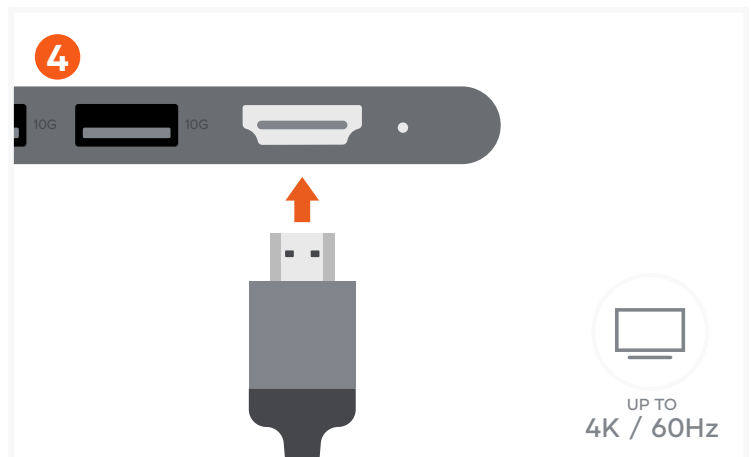

QUICK GUIDE

7-IN-1 USB-C SLIM MULTIPOINT ADAPTER WITH ETHERNET

Connect the adapter to a compatible host device. LED indicator would turn on once connected.

Connect USB-C charging cable to the adapter's USB-C PD charging port - up to 100W (15W used for operation). Does not support video output. Does not support CD/ DVD Drives or Apple SuperDrive.

Insert RJ45 Ethernet cable to the adapter's Gigabit Ethernet port. Supports up to 1 Gbps.

Connect HDMI cable from the adapter to a 4K HDMI-equipped display. Up to 4K at 60Hz. Only supports direct HDMI connections.

Insert micro/SD cards into adapter's card reader slots. Cards can be read simultaneously. Supports UHS-I read/write speeds.

Connect up to two USB-A peripherals or devices for data transfer - up to 10 Gbps. Does not support charging or CD readers including the Apple SuperDrive.