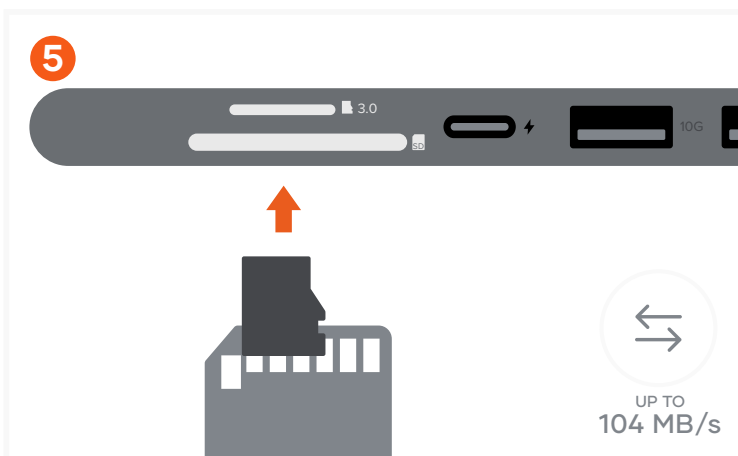

QUICK GUIDE

7-IN-1 USB-C SLIM MULTIPOINT ADAPTER WITH ETHERNET

Connect the adapter to a compatible host device. LED indicator would turn on once connected.

Connect USB-C charging cable to the adapter's USB-C PD charging port - up to 100W (15W used for operation). Does not support video output. Does not support CD/ DVD Drives or Apple SuperDrive.

Insert RJ45 Ethernet cable to the adapter's Gigabit Ethernet port. Supports up to 1 Gbps.

Connect HDMI cable from the adapter to a 4K HDMI-equipped display. Up to 4K at 60Hz. Only supports direct HDMI connections.

Insert micro/SD cards into adapter's card reader slots. Cards can be read simultaneously. Supports UHS-I read/write speeds.

Connect up to two USB-A peripherals or devices for data transfer - up to 10 Gbps. Does not support charging or CD readers including the Apple SuperDrive.