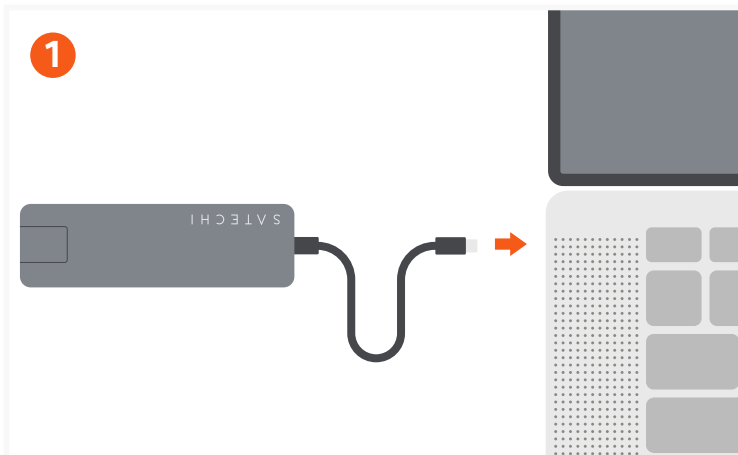

QUICK GUIDE

7-IN-1 USB-C SLIM MULTIPOINT ADAPTER WITH ETHERNET

Connect the adapter to a compatible host device. LED indicator would turn on once connected.

Connect USB-C charging cable to the adapter's USB-C PD charging port - up to 100W (15W used for operation). Does not support video output. Does not support CD/ DVD Drives or Apple SuperDrive.

Insert RJ45 Ethernet cable to the adapter's Gigabit Ethernet port. Supports up to 1 Gbps.

Connect HDMI cable from the adapter to a 4K HDMI-equipped display. Up to 4K at 60Hz. Only supports direct HDMI connections.

Insert micro/SD cards into adapter's card reader slots. Cards can be read simultaneously. Supports UHS-I read/write speeds.

Connect up to two USB-A peripherals or devices for data transfer - up to 10 Gbps. Does not support charging or CD readers including the Apple SuperDrive.