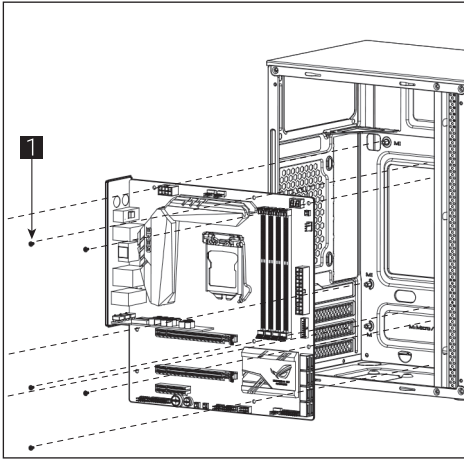

aerocool.io

Front I/O Cable Connection

Front I/O Connectors

(Please refer to the motherboard's manual for further instructions).

Note: Specifications may vary depending on your region. Contact your local retailer for more information.

Accessory Bag Contents

- 1 x14 | SSD Screw MB Screw
- 2 x5 | PSU Screw PCI Screw
- 3 x6 | HDD Screw
- 4 x2 | 3.5" HDD Sliding Screw For (4a)
- 5 x2 | MB Standoff
- 6 x2 | Cable tie

How to Install Guide

(1) Install Motherboard