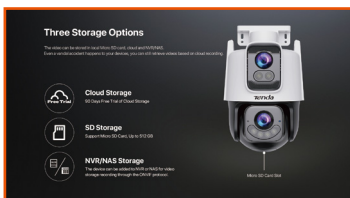

Three Storage Options

The video can be stored in local Micro SD card, cloud and NVR/NAS. Even a vandal accident happens to your devices, you can still retrieve videos based on cloud recording.