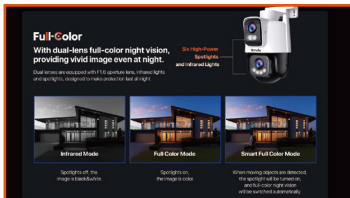

With dual-lens full-color night vision, providing vivid image even at night.

Dual lenses are equipped with F1.6 aperture lens, infrared lights and spotlights, designed to make protection last all night.