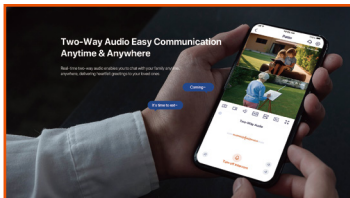

Two-Way Audio Easy Communication Anytime & Anywhere

Real-time two-way audio enables you to chat with your family anytime, anywhere, delivering heartfelt greetings to your loved ones.