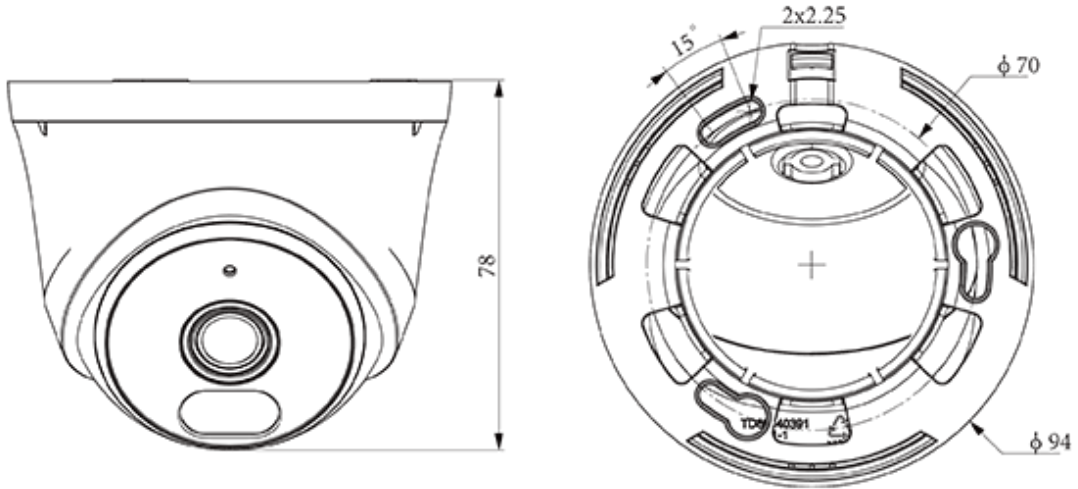

DIMENSIONS (Unit: mm)