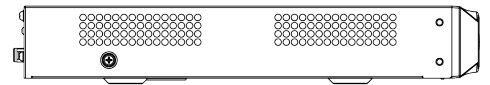

Package Kit

Network Video Recorder; Screw Pack; Mouse; Power Adapter; European Standard Power Cord; 2× Ear Plate; 2× SATA Hard Disk Data Cable; 1× SATA Power Cord

DIMENSIONS (Unit: mm)