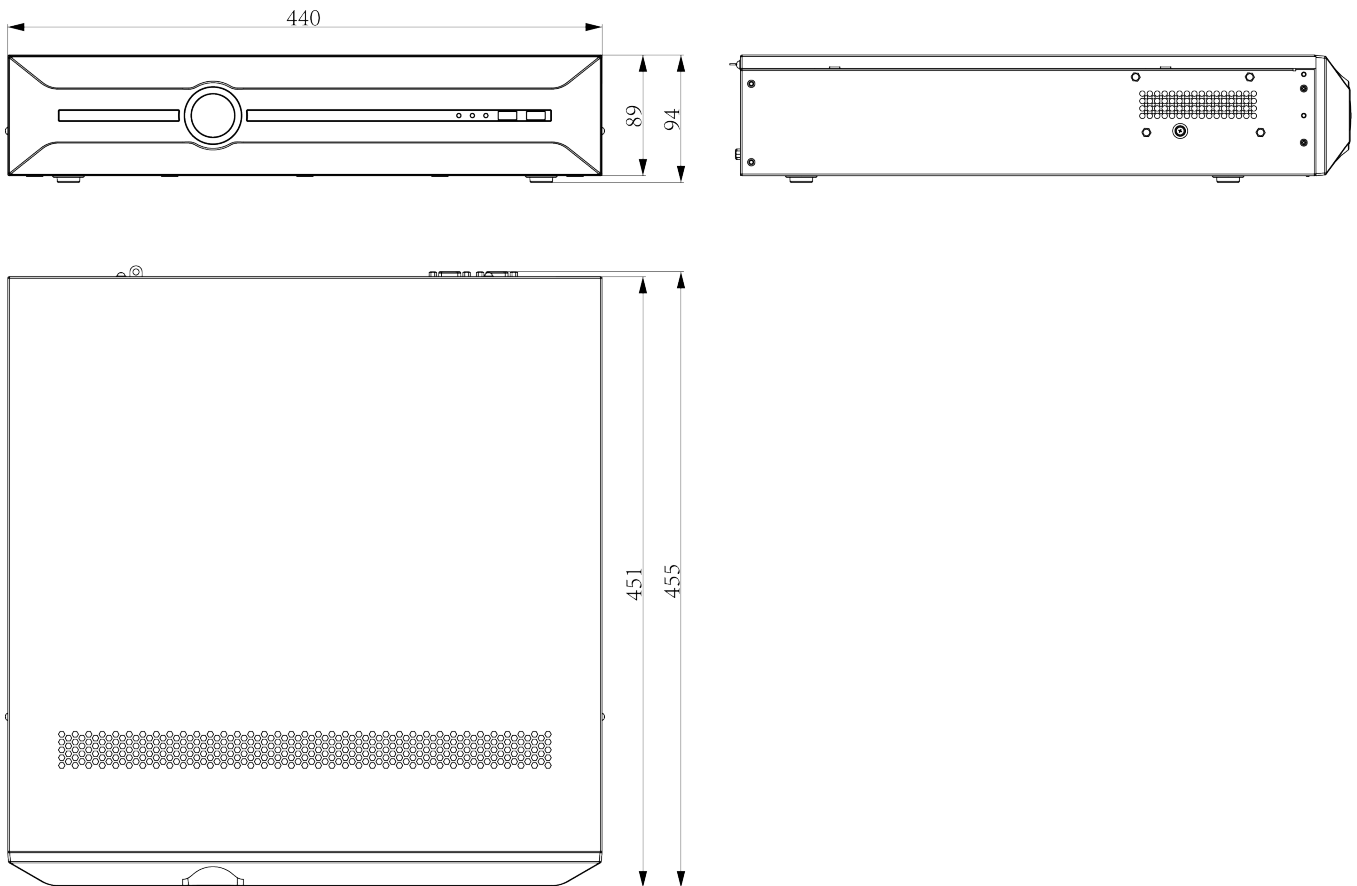

### KEY FEATURES

- Up to 40-ch IP camera accesses
- Incoming/Outgoing bandwidth: 640Mbps/320Mbps
- S+265, H.265, S+264, H.264 video formats
- Max. decoding capability: 16MP(30fps)×3 or 1080P(30fps)×24
- 16-ch synchronous playback
- Up to 24 TB capacity for each HDD
- Simultaneous HDMI1 and VGA1 outputs; Simultaneous HDMI2 and VGA2 outputs
- HDMI output at up to 4K resolution
- 2×RJ-45, 10/100/1000 Mbps self-adaptive Ethernet port
- S+ 265 compression effectively reduces the storage space by up to 75%
- Support cloud upgrade

## DIMENSIONS (Unit: mm)