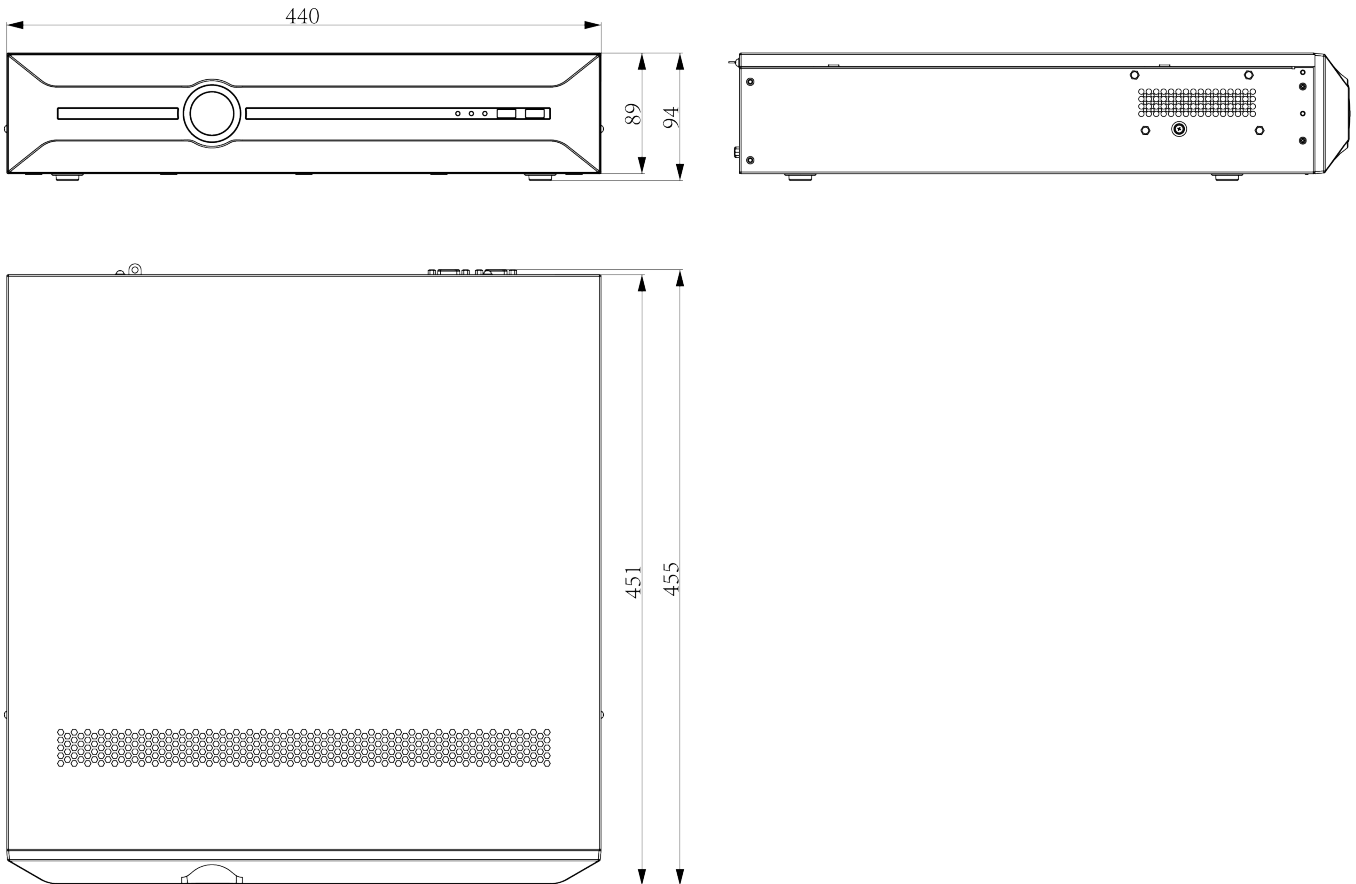

### KEY FEATURES

- Up to 80-ch IP camera accesses
- Incoming/Outgoing bandwidth: 640Mbps/320Mbps
- S+265, H.265, S+264, H.264 video formats
- Max. decoding capability: 16MP(30fps)×3 or 1080P(30fps)×24
- 16-ch synchronous playback
- Up to 24 TB capacity for each HDD
- Simultaneous HDMI1 and VGA1 outputs; Simultaneous HDMI2 and VGA2 outputs
- HDMI output at up to 4K resolution
- 2×RJ-45, 10/100/1000 Mbps self-adaptive Ethernet port
- S+ 265 compression effectively reduces the storage space by up to 75%
- Support cloud upgrade

## DIMENSIONS (Unit: mm)